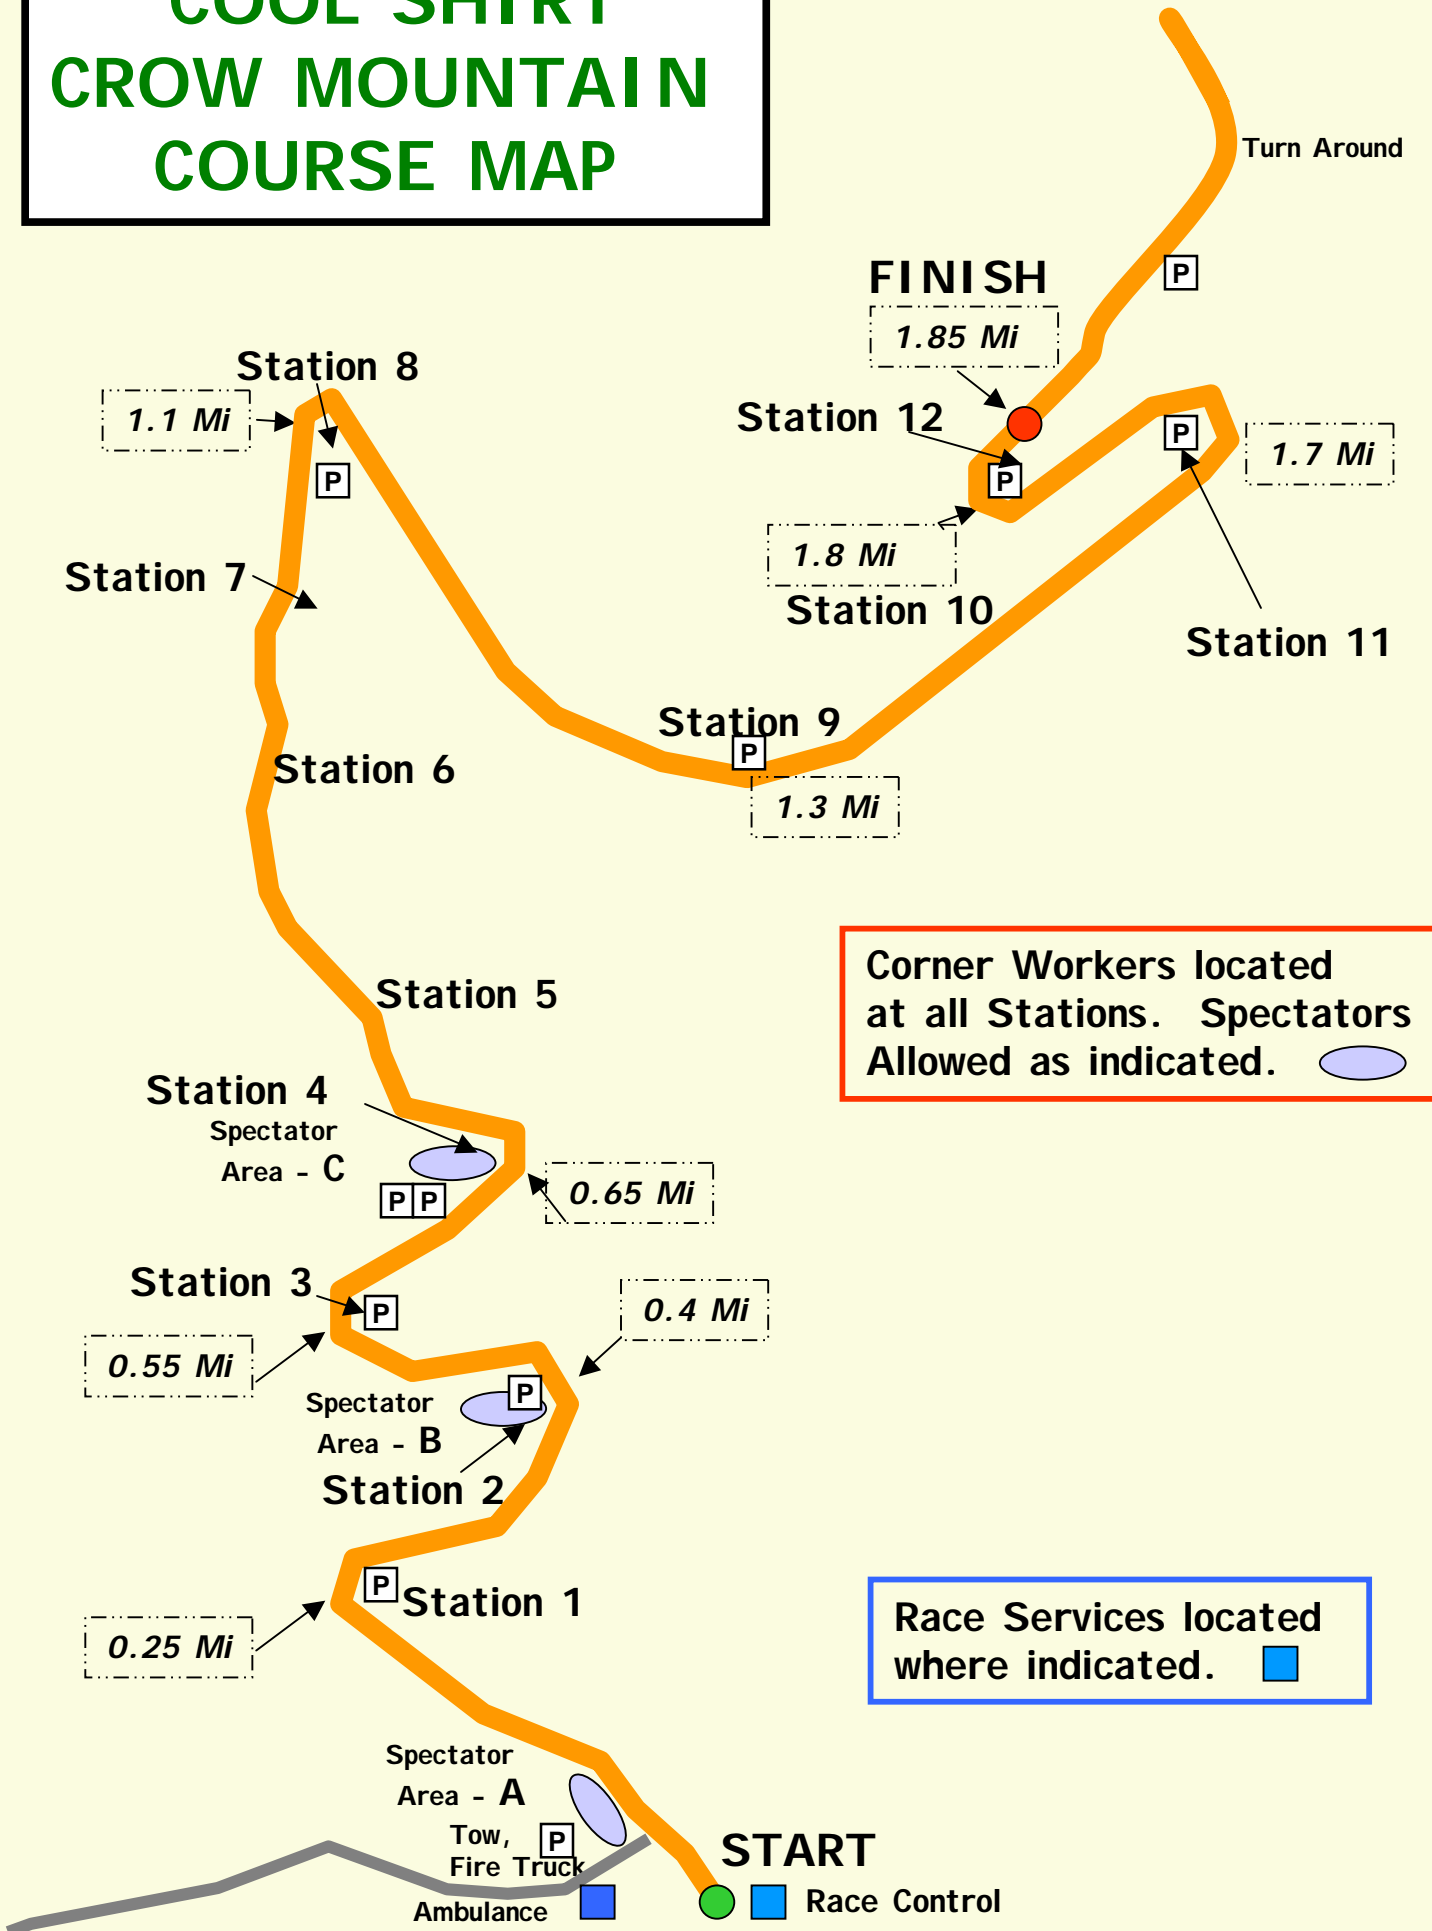

# COOL SHIRT CROW MOUNTAIN COURSE MAP

Corner Workers located at all Stations. Spectators Allowed as indicated. 

Race Services located where indicated. 

**START**  
  Race Control

Spectator Area - A  
 Tow, Fire Truck   
 Ambulance 

Spectator Area - B 

Spectator Area - C 

# CROW MOUNTAIN FACILITIES MAP